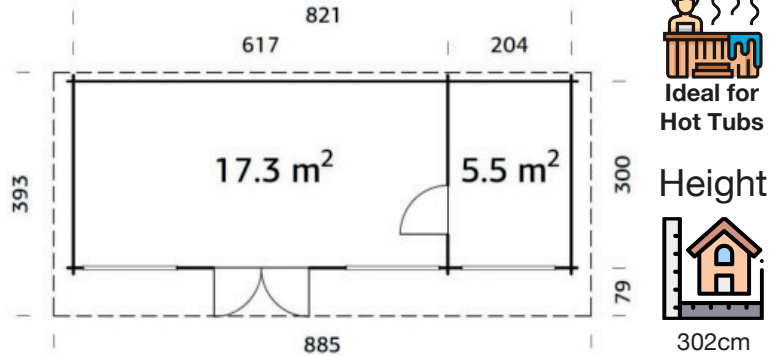

**IDAHO 1**

The Idaho 1 Log Cabin is beautiful and perfect to use as a home office due to its great use of natural light and spacious interior. The Log Cabin has large double doors that open into a huge single room, perfect to use as either a relaxing lounge area or as an office either at home or at your desired location! This model is an upgrade to the Idaho 2 Log Cabin with an additional room. The building comes with 70mm thick walls too which means that throughout the winter months, the building will be kept warm. The building comes with a 5-year guarantee but will last for many, many more years.

Ideal for Hot Tubs

Height

302cm

885 x 393cm

70mm

59.2m<sup>3</sup>

22.8m<sup>2</sup>

73 X 193  
148 X 201cm

143 X 194 (2)  
143 X 42cm

28mm

19mm

79cm

**FULL SPECIFICATION**

<b>CABIN SIZE:</b>	885cm x 393cm x 302cm	Wood Type:	Nordic Spruce
<b>WALL THICKNESS:</b>	70mm	Chalet Cut:	Logs (Wind & Rain Protection)
<b>VOLUME:</b>	59.2m <sup>3</sup>	Window Type:	Double Toughened Glass
<b>AREA:</b>	22.8m <sup>2</sup>	Window / Door Feature:	Rubber Seals & Silicone
<b>DOOR OPENING:</b>	73 X 193, 148 X 201cm	Braces:	Wind Braces
<b>WINDOW OPENING:</b>	143 X 194 (2), 143 X 42cm	Roof Boards With:	Boards With Tongue & Groove
<b>FLOORS BOARDS:</b>	28mm	Guarantee:	5 Years
<b>ROOF BOARDS:</b>	19mm	Treated Foundation Joists:	Yes
<b>ROOF OVERHANG:</b>	79cm	<b>IDEAL FOR:</b>	Games Room   Summer House   Study   Office   Log Cottages   Log Cabin   Hot Tub Retreat
<b>UNDER PLANNING:</b>	No		